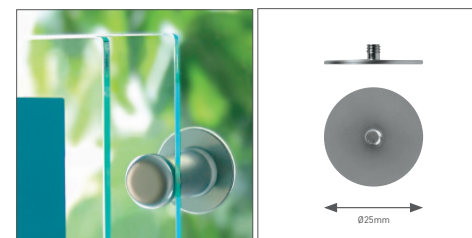

rosett

MADE IN EU
design by K+D

Befestigungshilfe mit Klebstoff auf Glas und glatten Oberflächen für Distanzer. Für Distanzer bis ø25mm. Material: Aluminium.

Spacer mounting aid for glass and smooth surfaces with glue. For spacers with up to ø25mm. Material: aluminium.

suitable best for*

- ✓ fisso midi ø15mm
- ✓ fisso steel 15 x ø15mm

*contact us for more suitable products

code		pc/box	price/box	price/pc	
11 FROS25ALSET	rosett, ø25mm	✓ 4			A