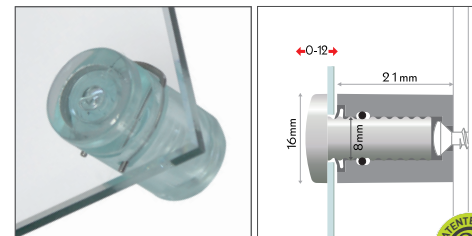

Elegant aluminium screwsystem. Wallmount the fastener, screw the head through the sign into the fastener. Head with lateral hole for easy screwing. fingermark-proof. Mounting: screwsystem, frontal mounting, tamper-proof thanks to the left-hand thread.

Befestigung: Schraubensystem, frontale Montage, manipulationsgeschützt dank Linksgewinde.

Material: eloxiertes Aluminium in schwarz-matt.

Elegant aluminium screwsystem. Wallmount the fastener. Convenient: hang Panel to the small edge of fastener, then screw the head through the sign into the fastener. Head with lateral hole for easy screwing. Fingermark-proof, tamper-proof thanks to the left-hand thread.

For panel mounting without wall distance: put the brass fixing with o-ring on the panel, wallmount panel and fixing, click on the decorative cap - done.

Material: matt black plated aluminium

code		pc/box	price/box	price/pc	
8 FAL1500SZSET*	micro alu black, ø15mm	✓ 8			A

*Mengen auf Anfrage | quantity on request

fixxo glassgreen

MADE IN EU
design by K+D

video online

Variables Raster-Klemmsystem. Abstandhalter wandmontieren, Kopf durch das Panel schieben und im Distanzer einrasten. Elastische Plättchen sorgen für satte Auflage des Panels. Manipulationsschutz durch seitlich einziehbare Edelstahlfeder.
Material: transparent, glasgrünes Nylon.